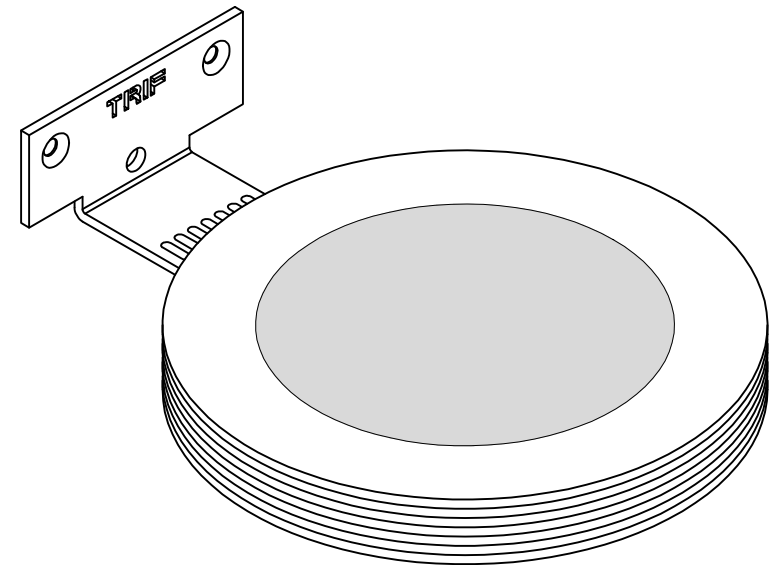

TRIF SLIM

TRIF