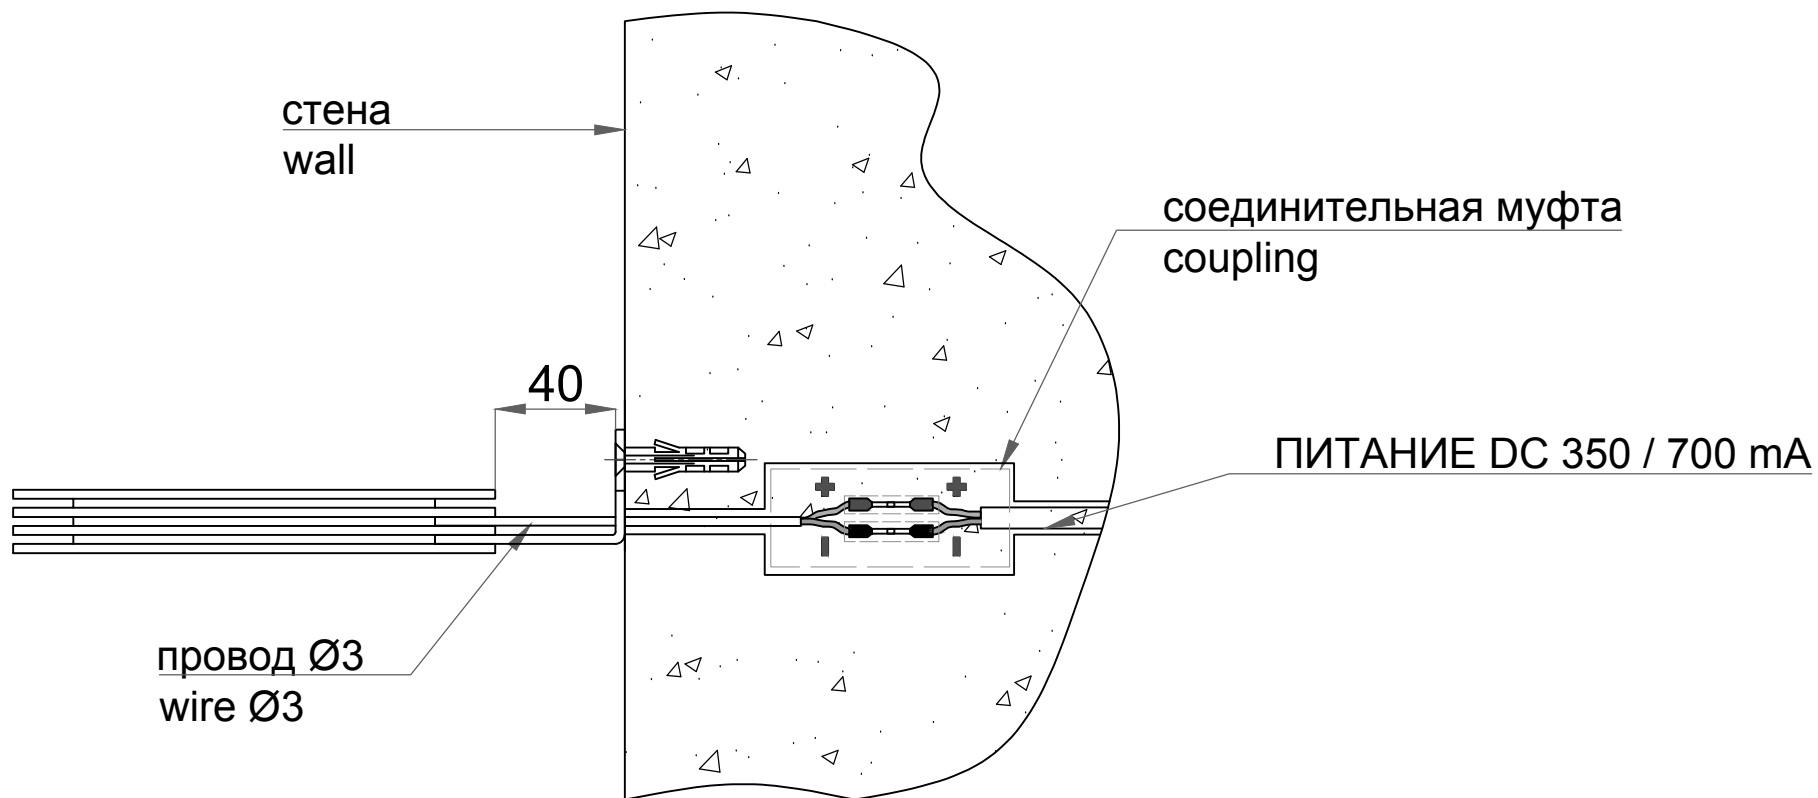

TRIF SLIM схема монтажа

TRIF