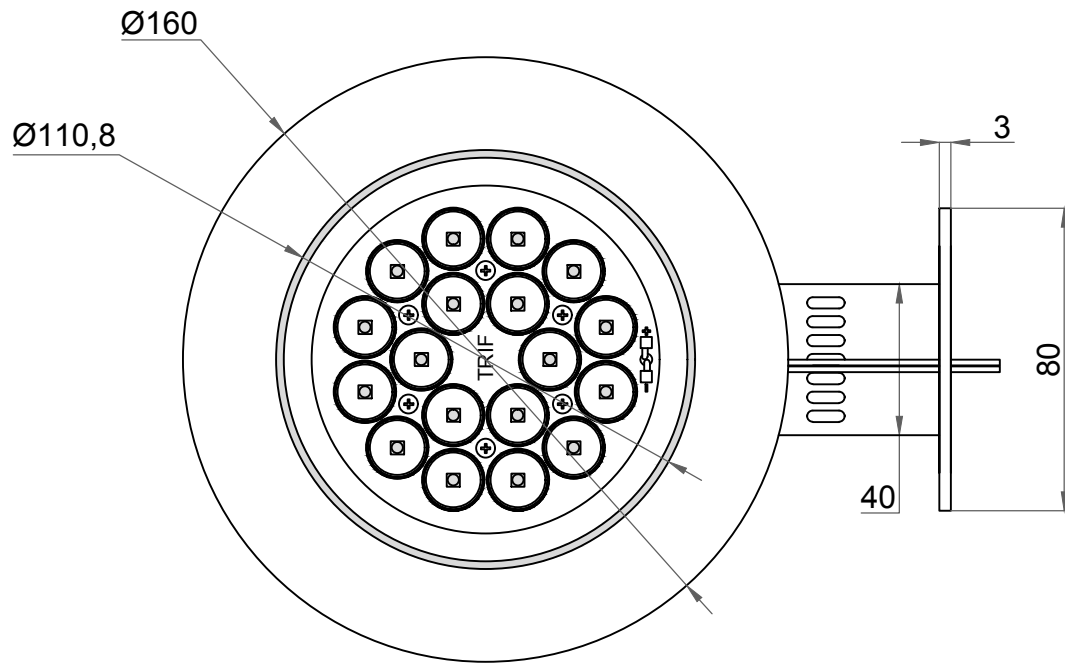

TRIF SLIM

TRIF