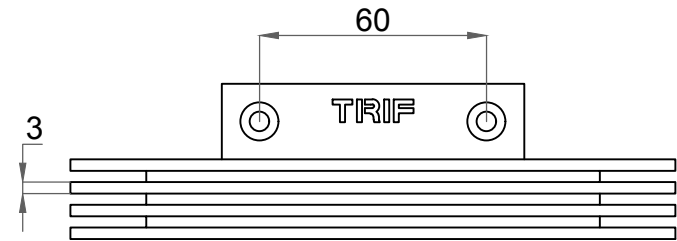

TRIF SLIM

TRIF