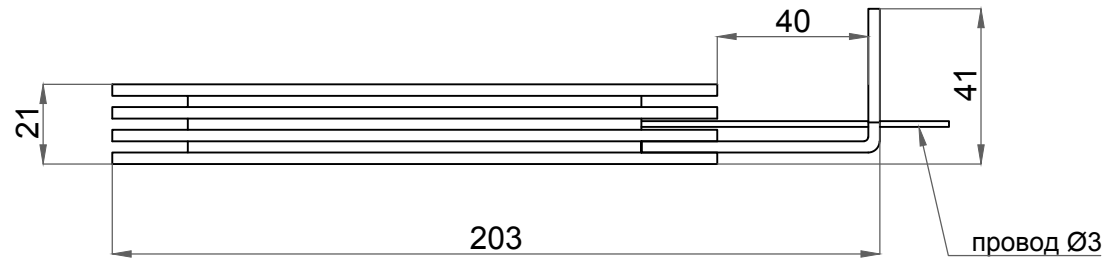

TRIF SLIM

TRIF