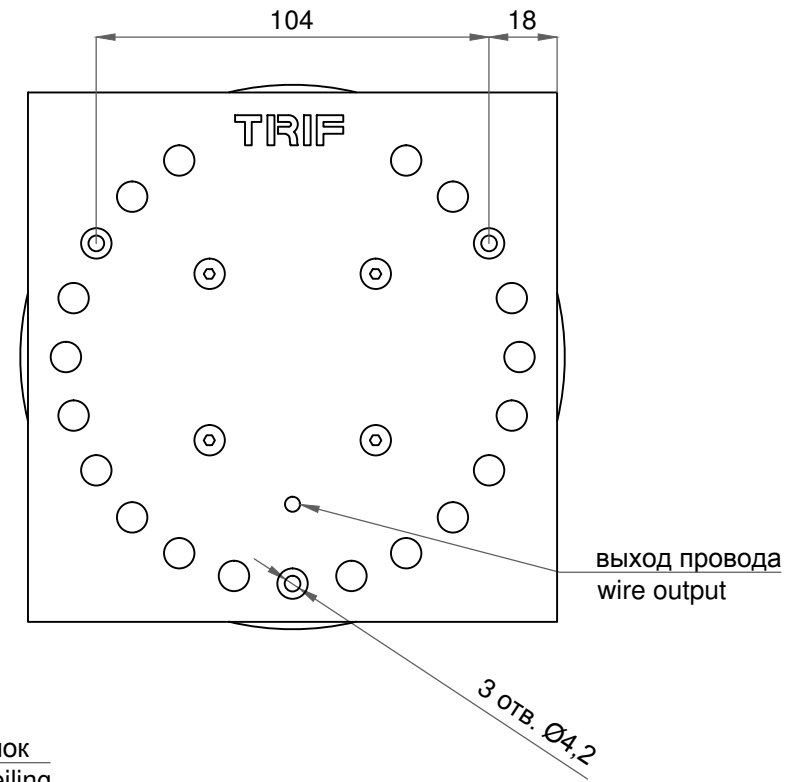

GEIPEL ROUND

TRIF