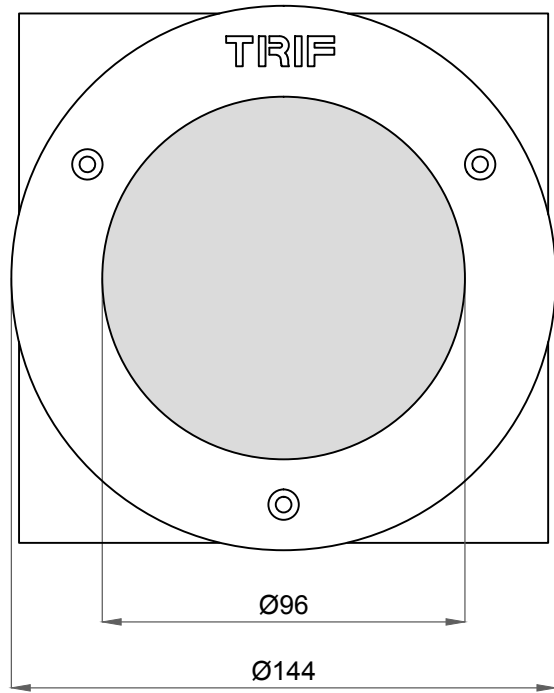

GEIPEL ROUND

TRIF