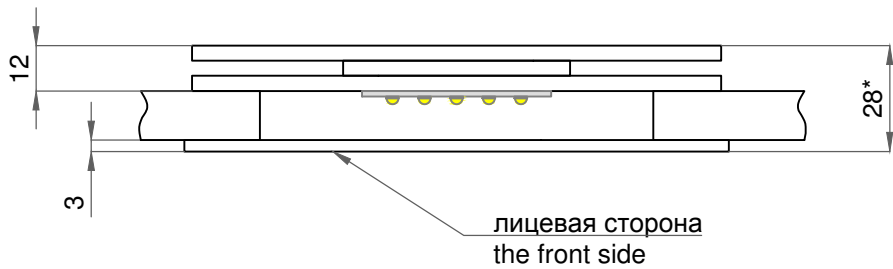

GEIPEL ROUND

TRIF