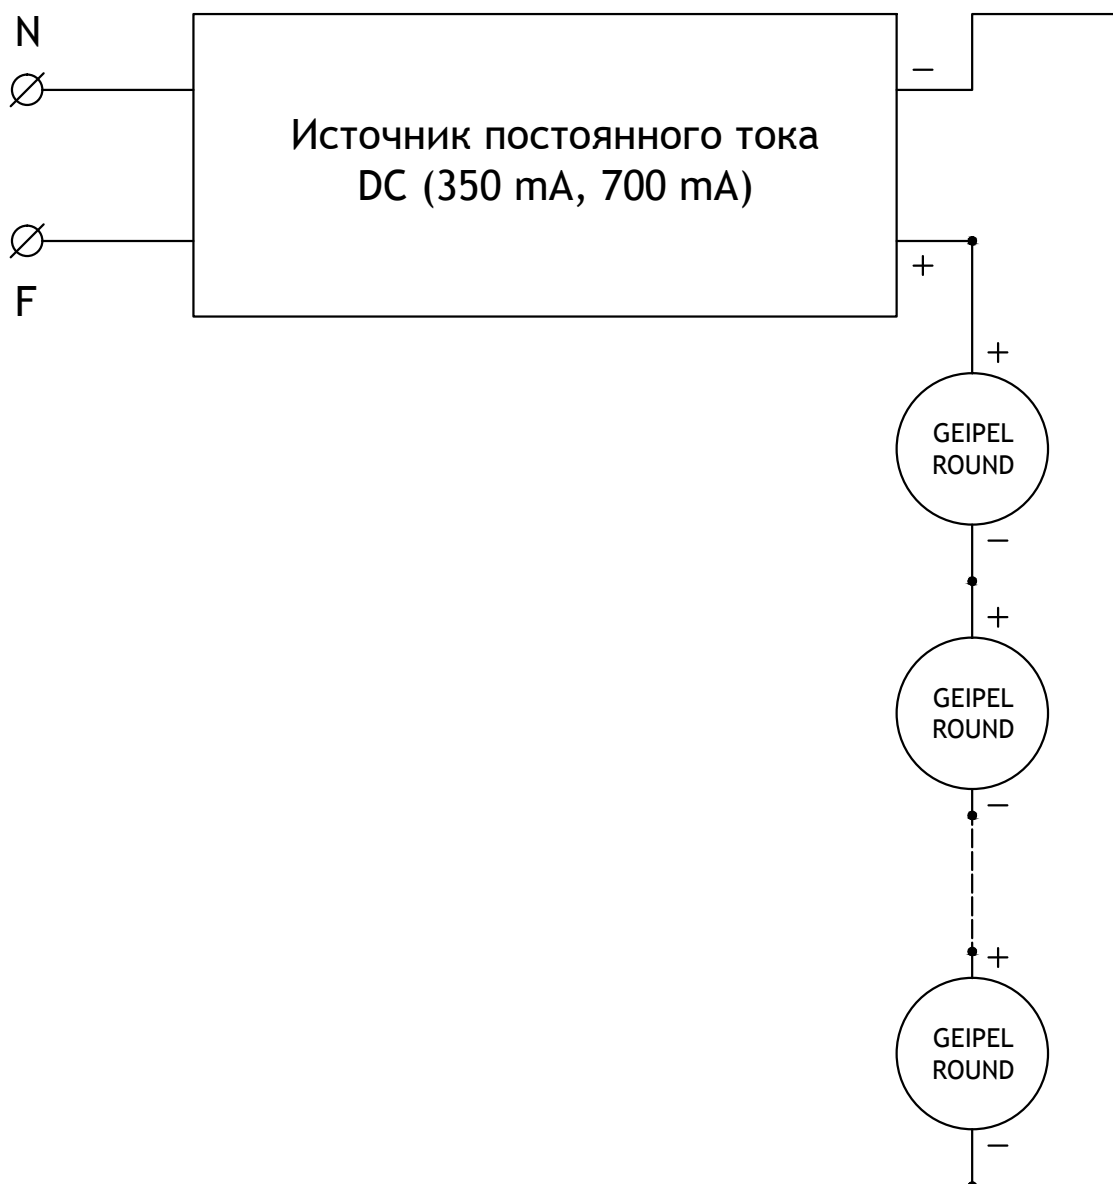

СХЕМА ЭЛЕКТРИЧЕСКАЯ ELECTRIC SCHEME

GEIPEL ROUND

подключение интерьерного светодиодного светильника
С ИСТОЧНИКОМ ПОСТОЯННОГО ТОКА

GEIPEL ROUND
connection interior LED lamp
With a constant current source