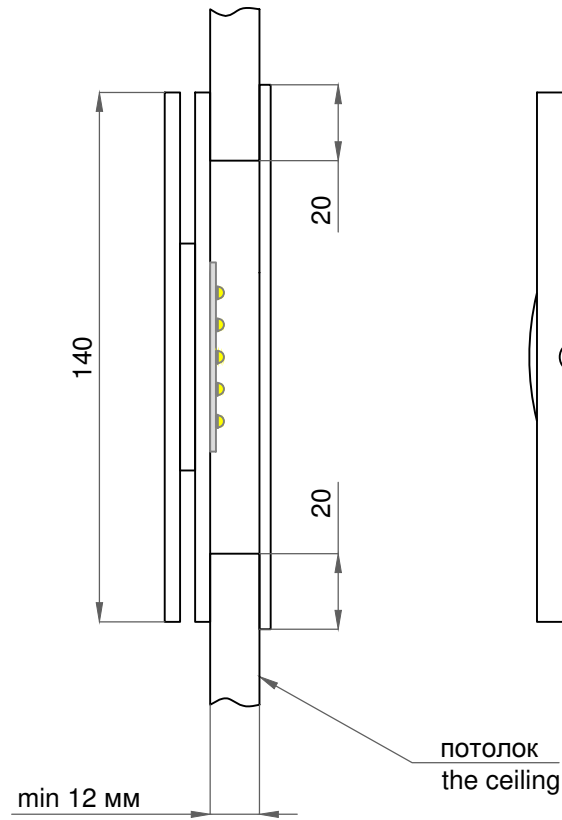

GEIPEL ROUND

TRIF