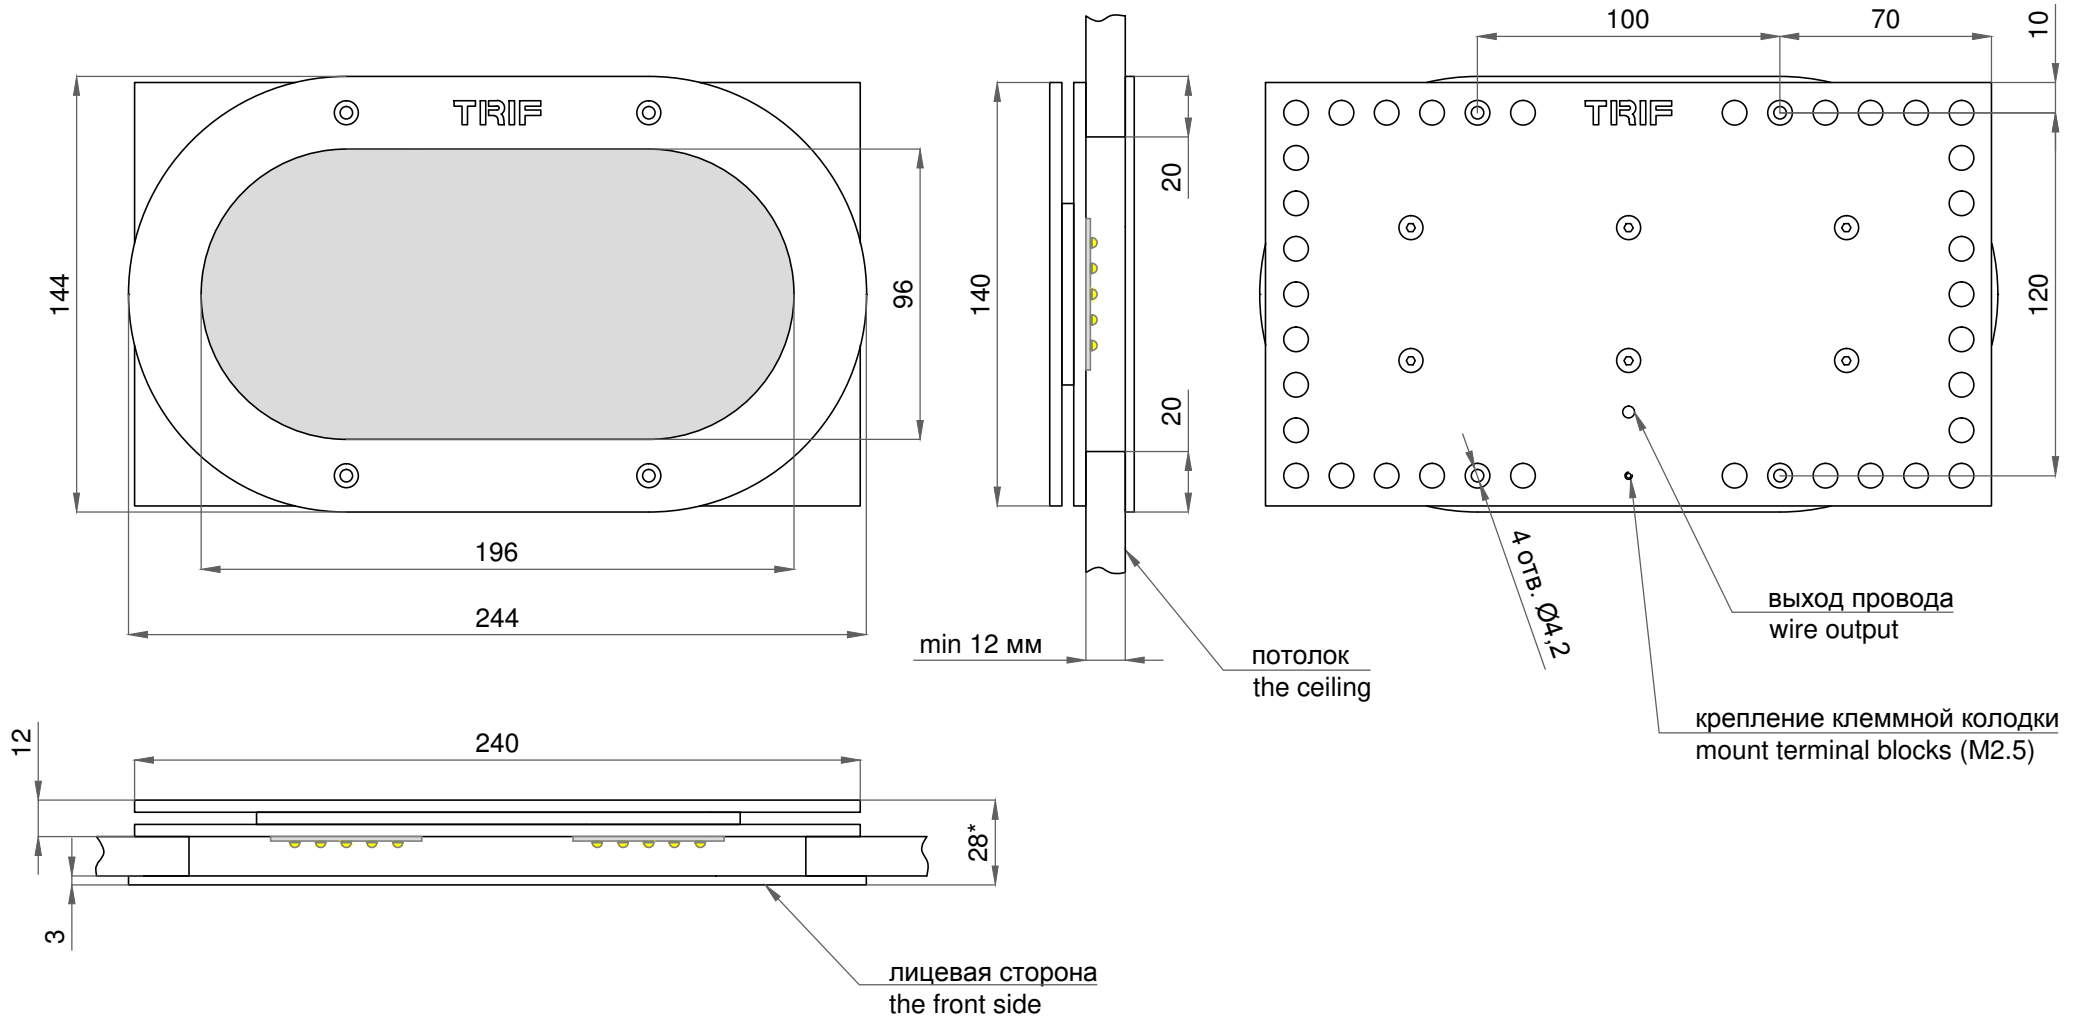

GEIPEL OVA

TRIF