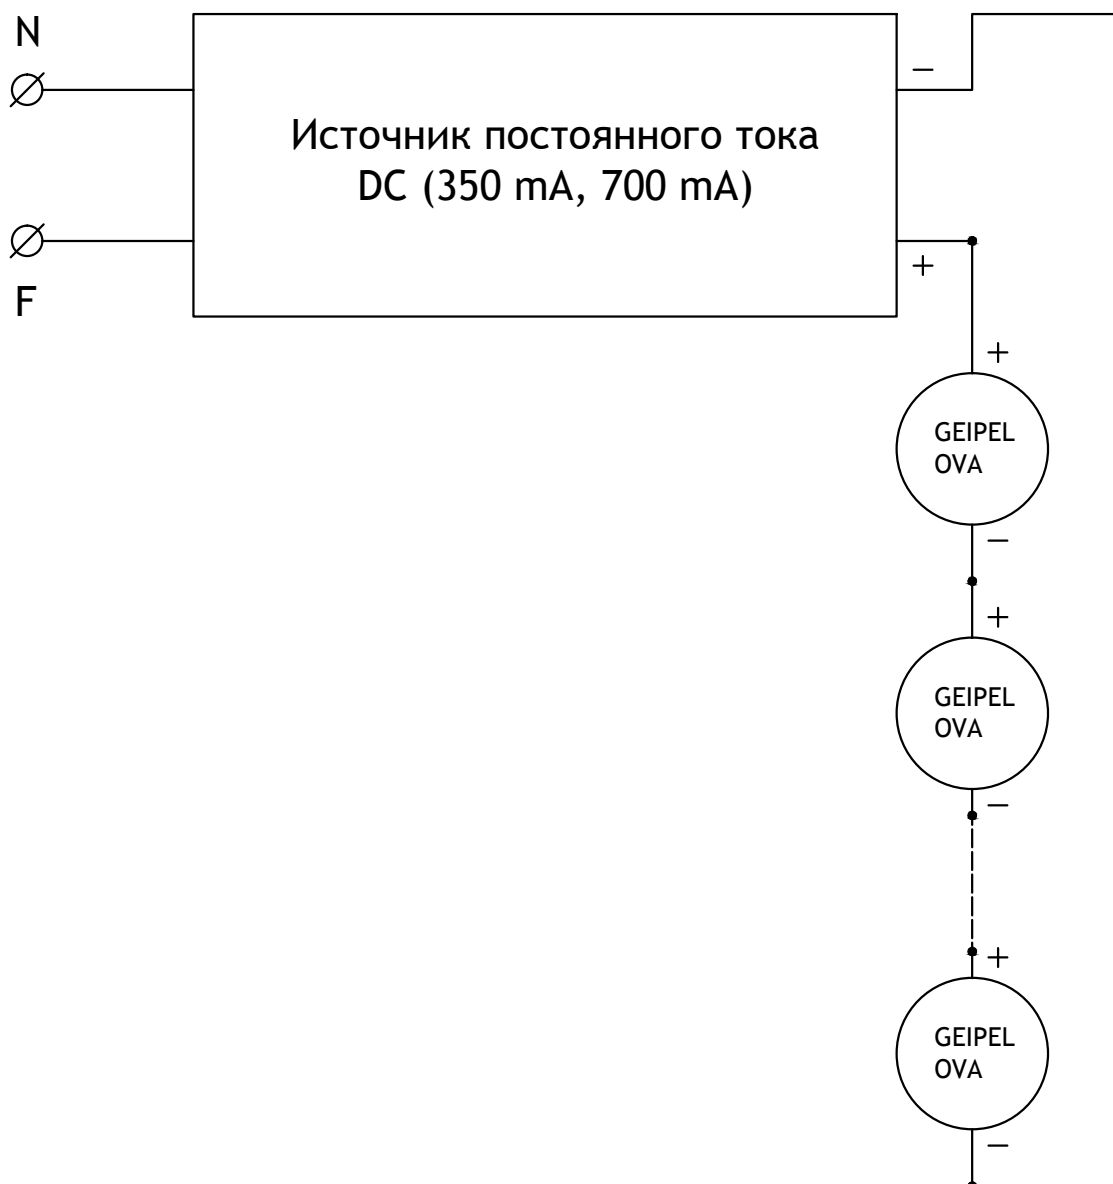

СХЕМА ЭЛЕКТРИЧЕСКАЯ ELECTRIC SCHEME

GEIPEL OVA

подключение интерьерного светодиодного светильника
С ИСТОЧНИКОМ ПОСТОЯННОГО ТОКА

GEIPEL OVA
connection interior LED lamp
With a constant current source