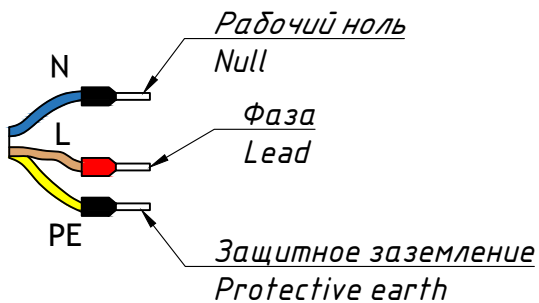

PARK F
connection of LED luminaire
with constant voltage source

PARK T2
Общий вид
Common view

TRIF

PARK T2

Подключение Electrical connection

TRIF

ОБОЗНАЧЕНИЯ

PARK T2