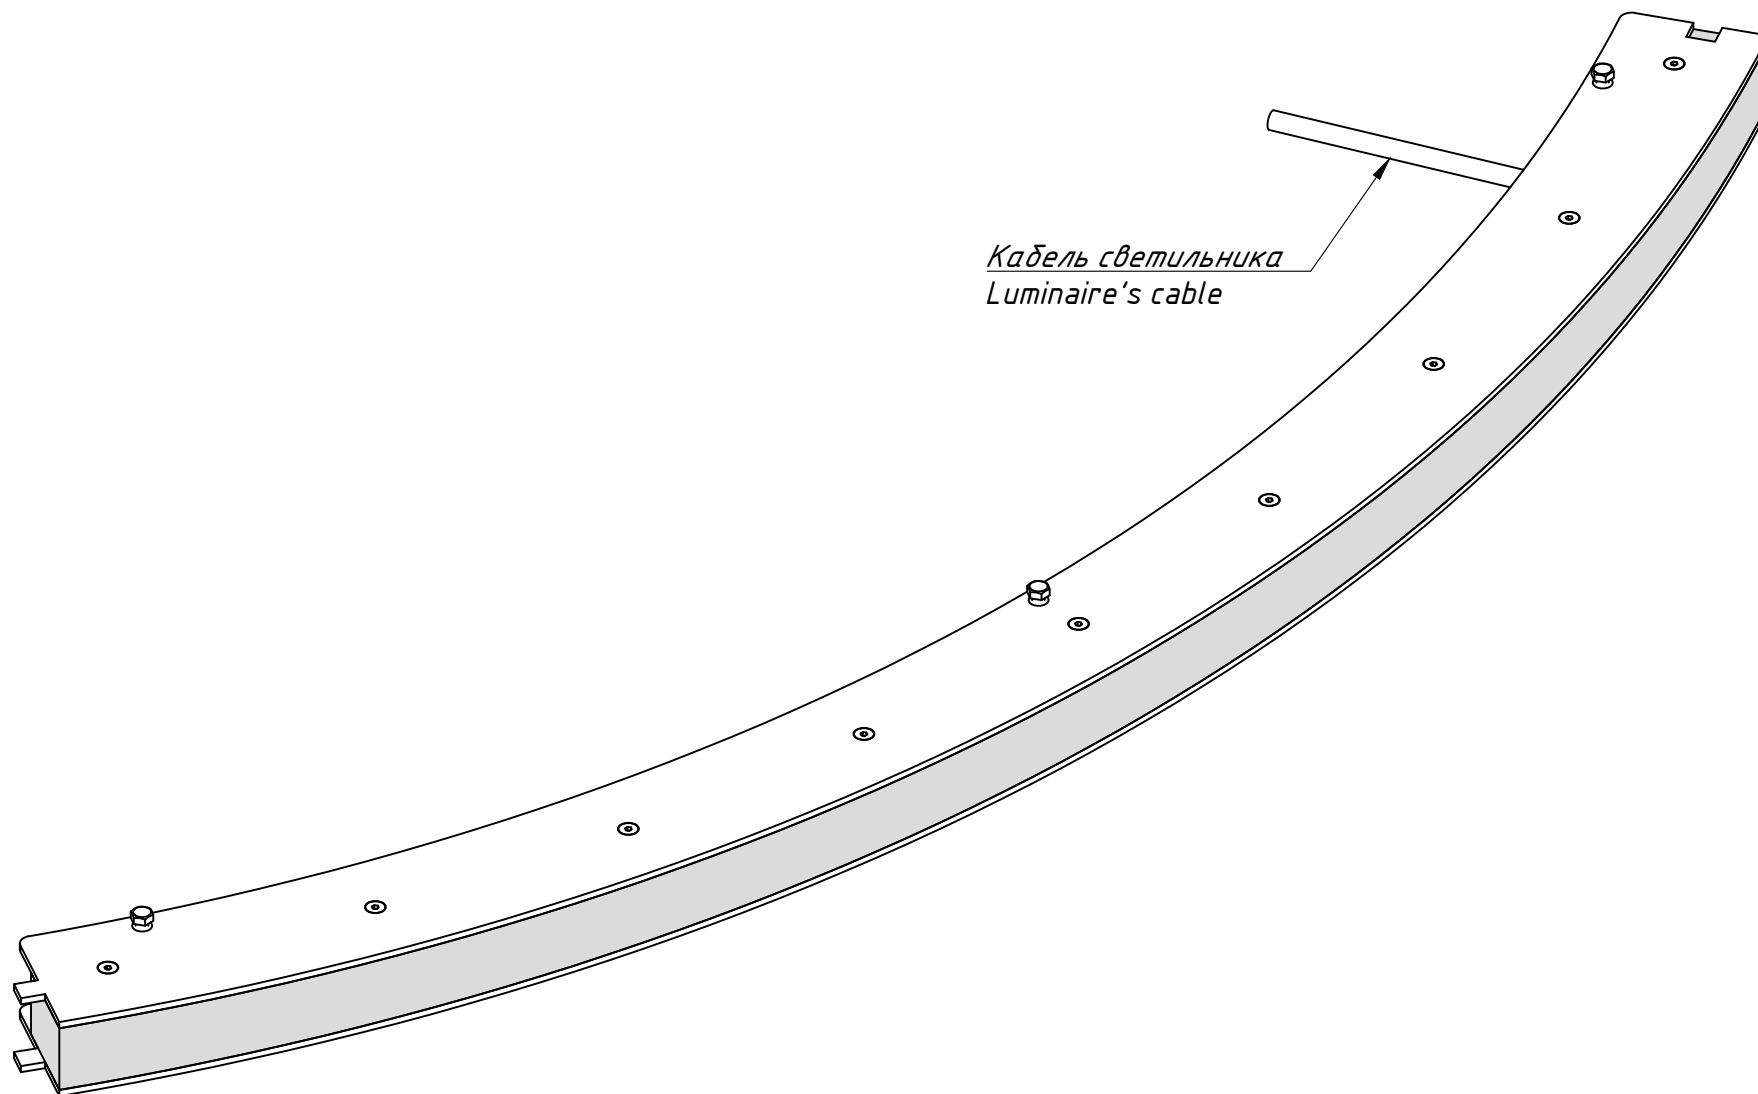

Общий вид
Common view