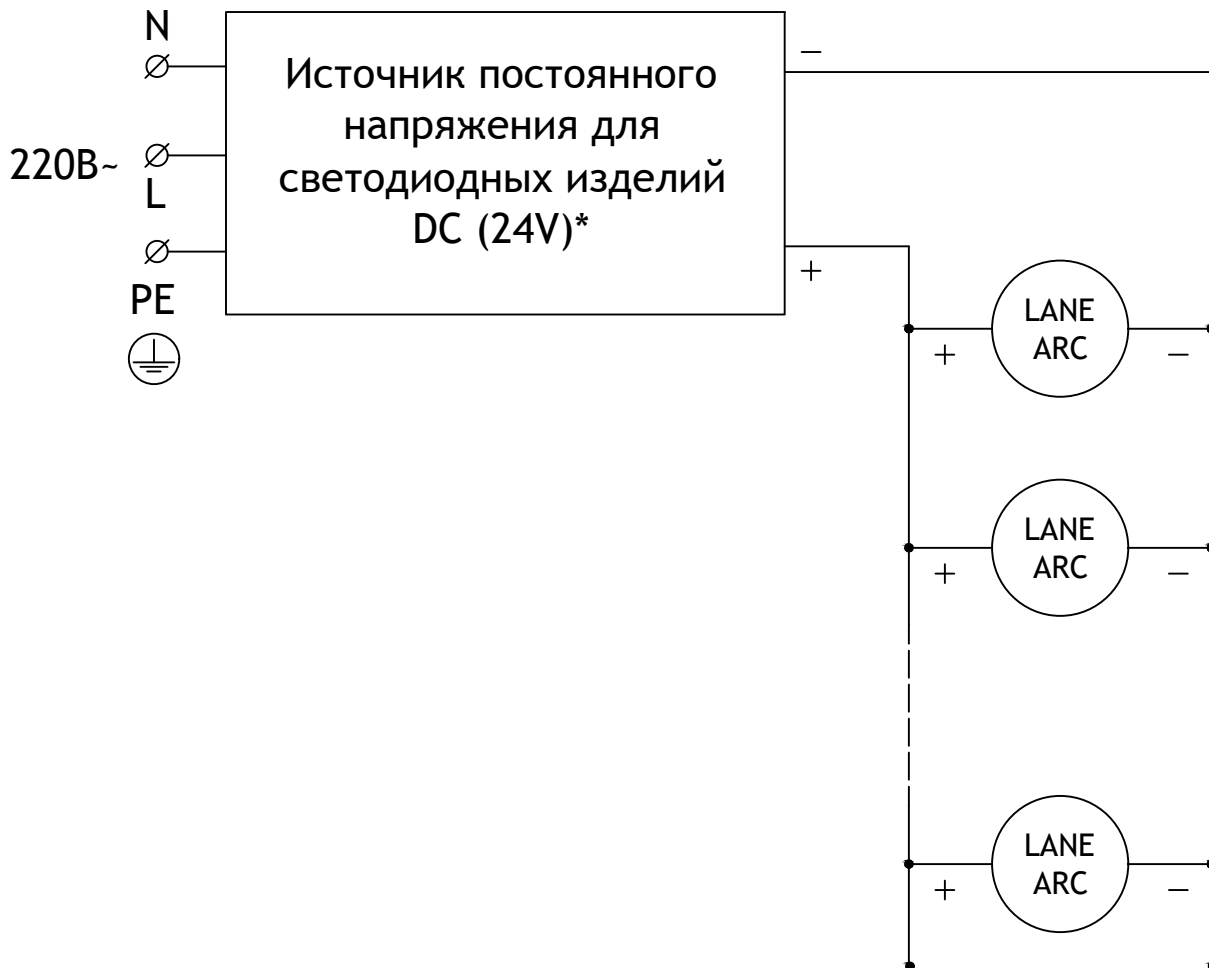

LANE ARC
подключение светодиодного светильника
С ИСТОЧНИКОМ ПОСТОЯННОГО НАПРЯЖЕНИЯ

LANE ARC
connection of LED luminaire
with constant voltage source

*Количество светильников, подключаемых от одного блока питания зависит от мощности светильников, удаленности светильников от блока питания и сечения кабеля питания

*Quantity of luminaires connected from one power source depends on luminaires' wattage, distance between luminaires and power source and wire gauge