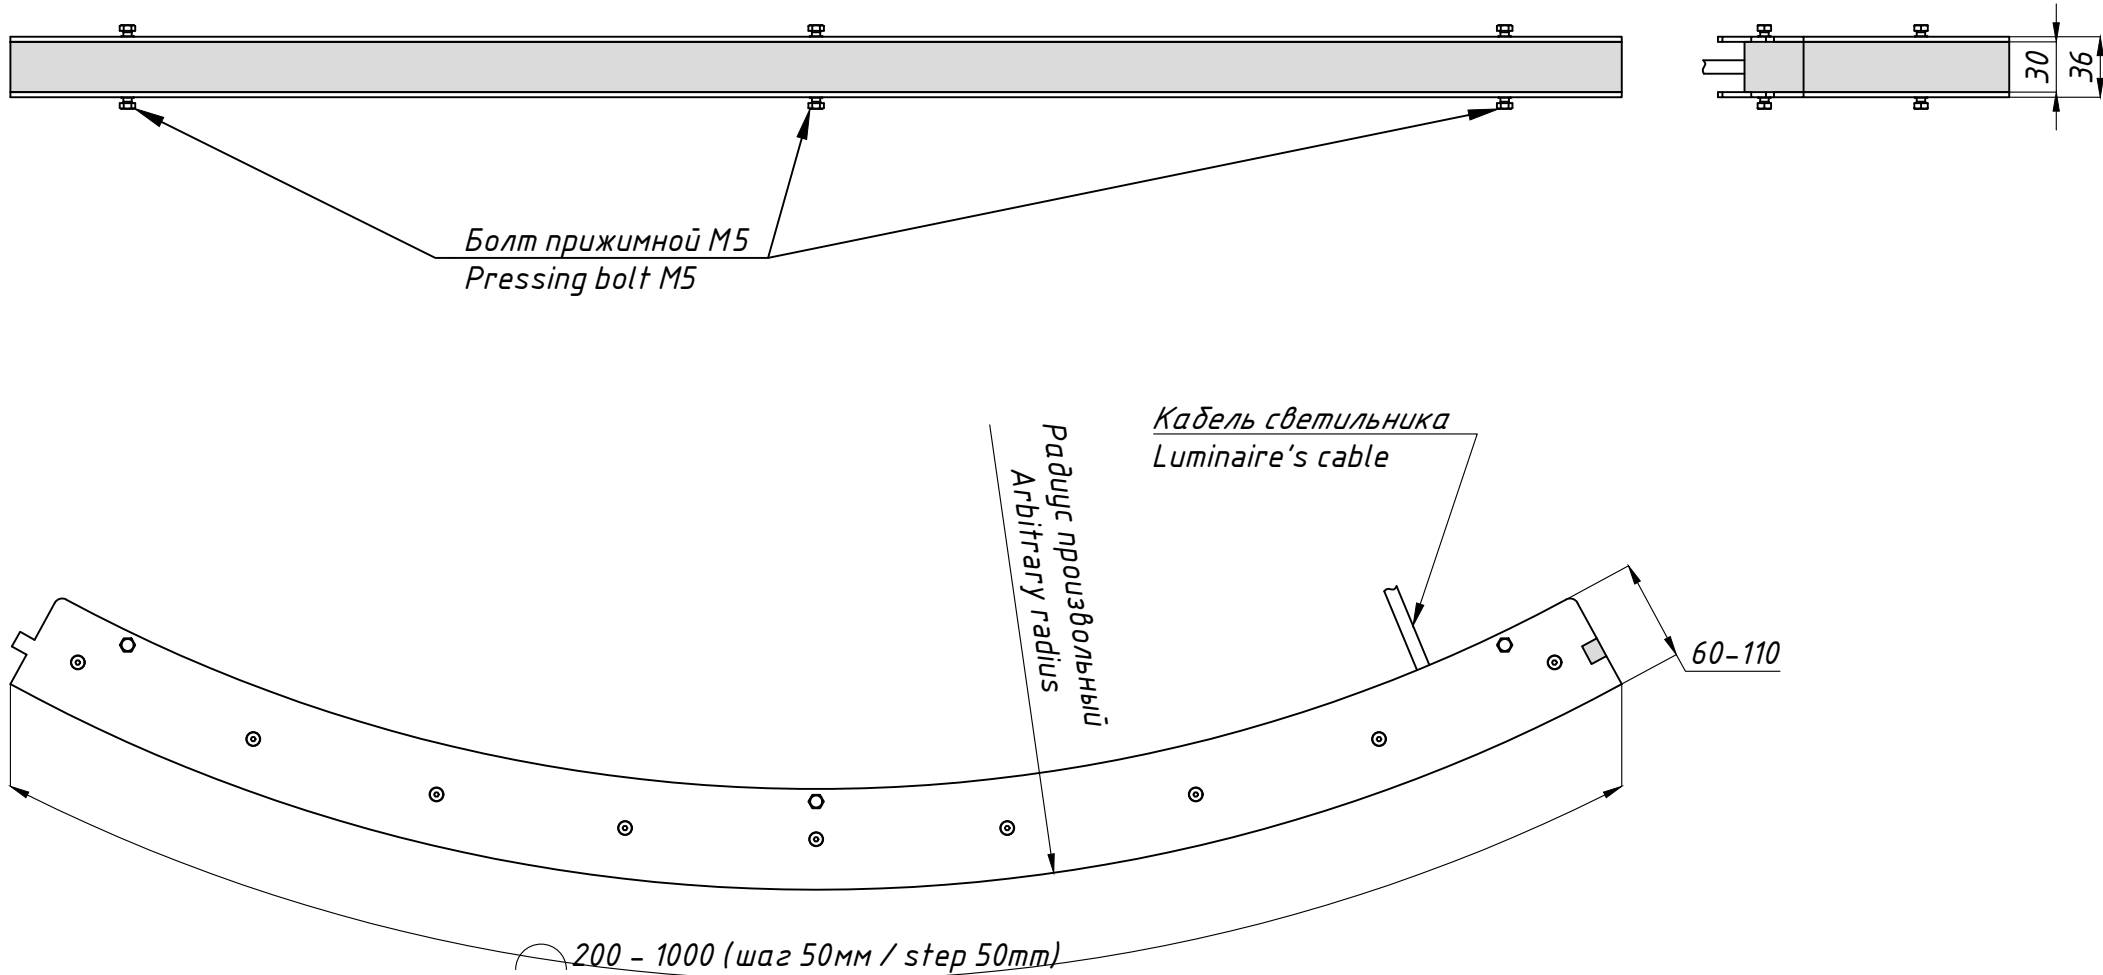

LANE ARC

(свет на внешней части дуги / light on extrados)

TRIF