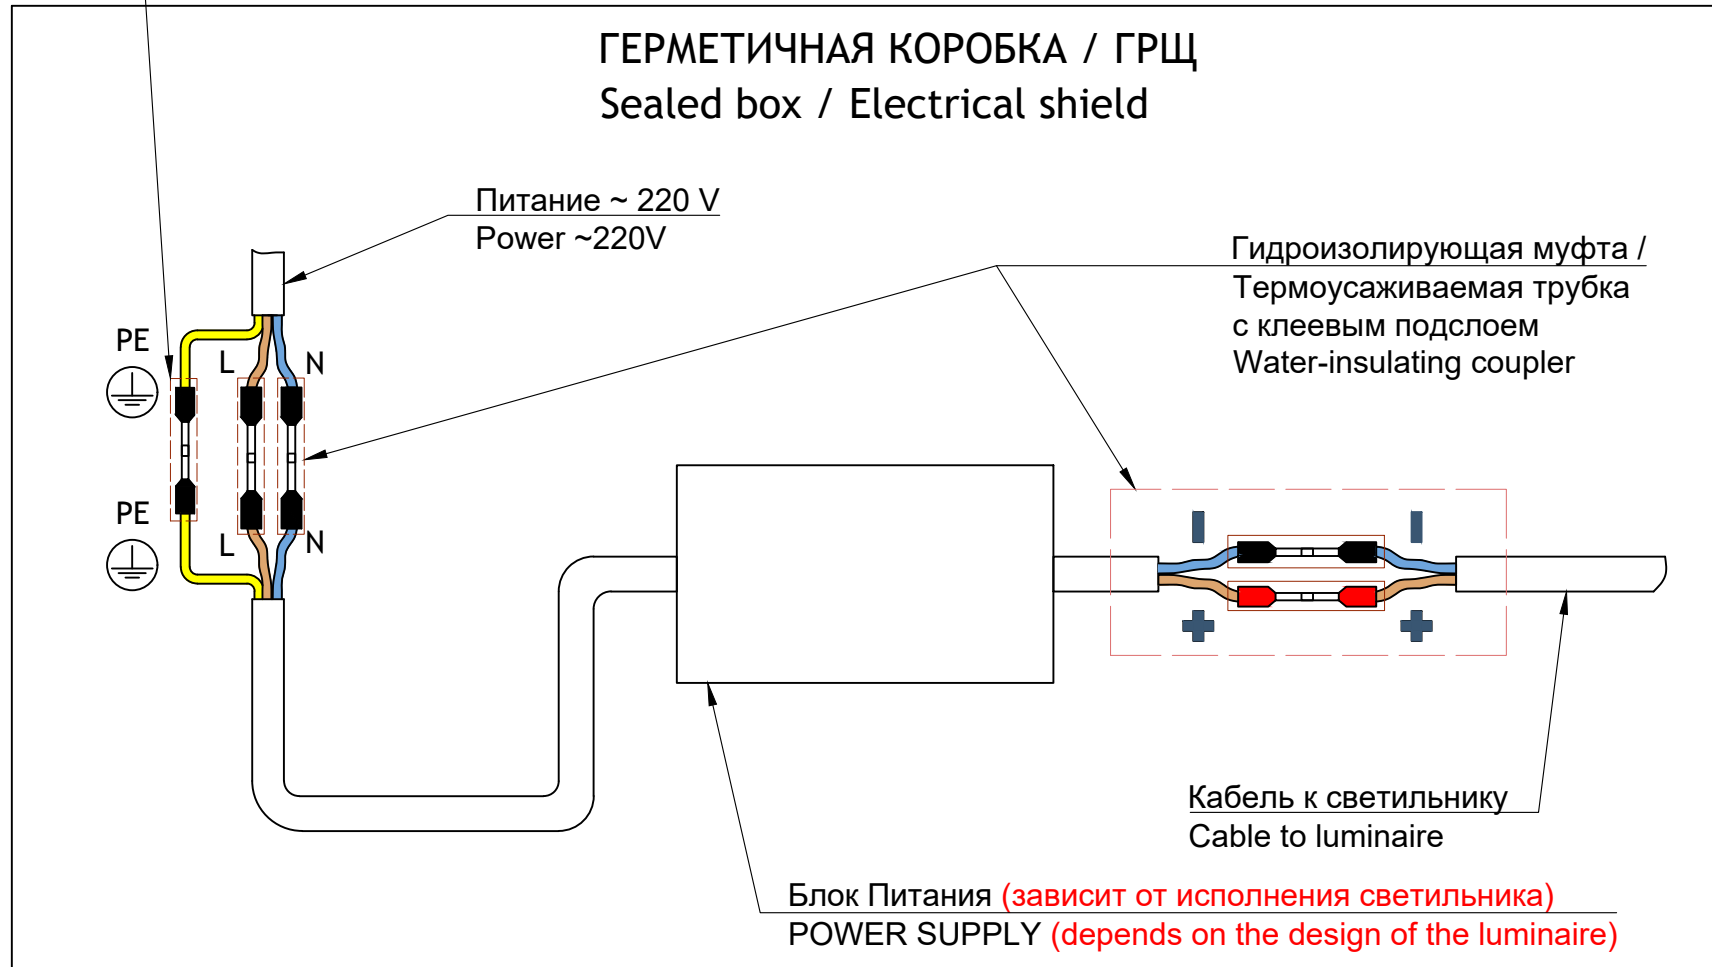

GARDEN 100

Подключение Electrical connection

TRIF

Заземление на корпус опоры
Protective earth on luminaire's pole