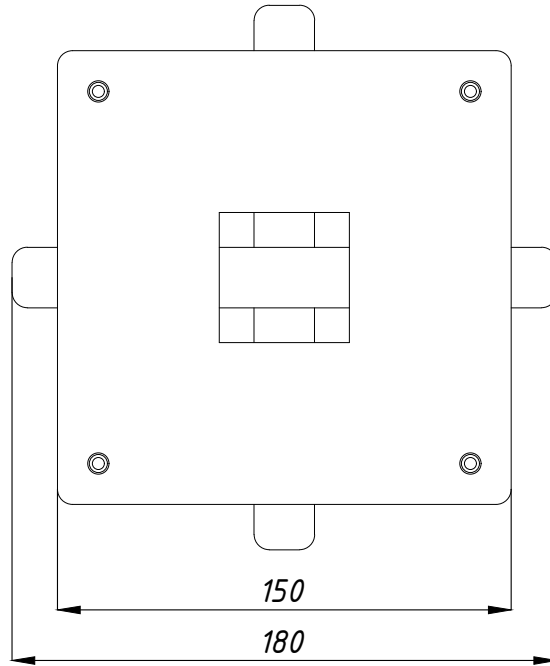

TRIF CHARGE G
Закладная деталь
Embedded item

TRIF