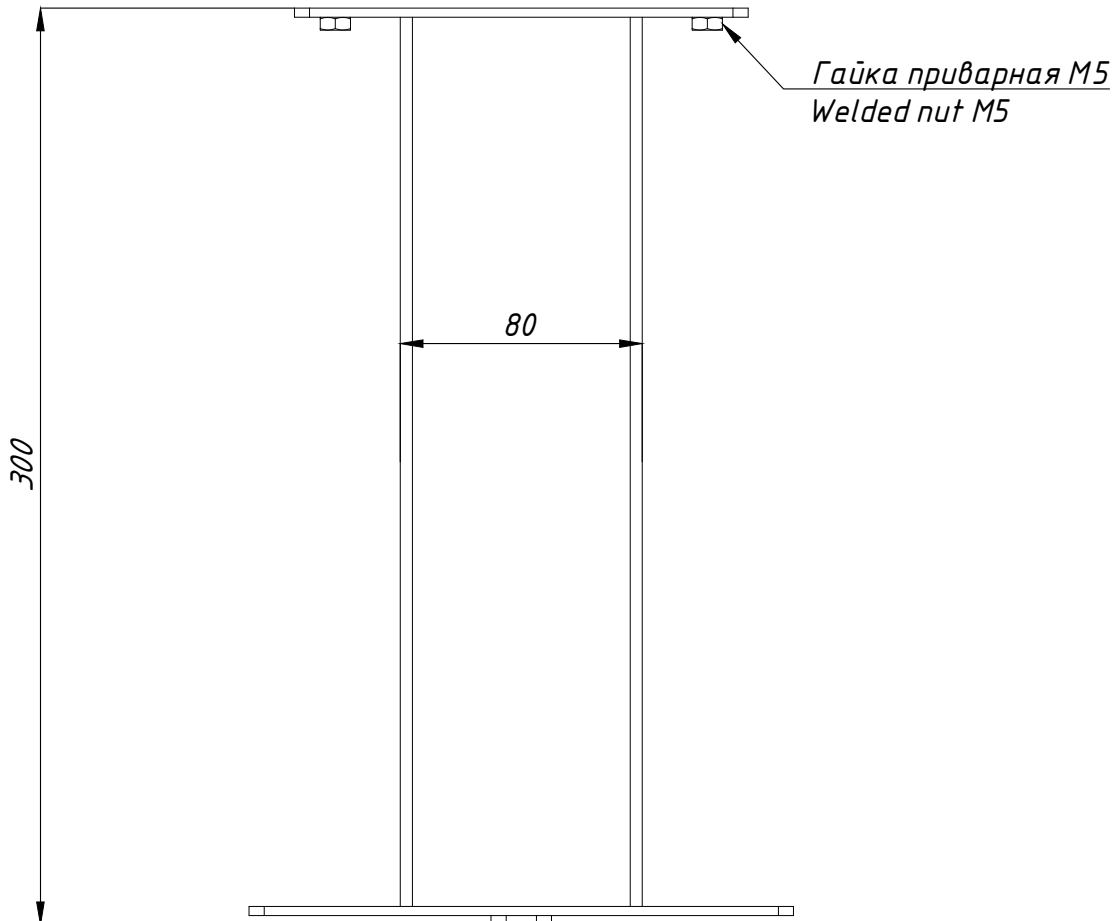

TRIF CHARGE G
Закладная деталь
Embedded item

TRIF