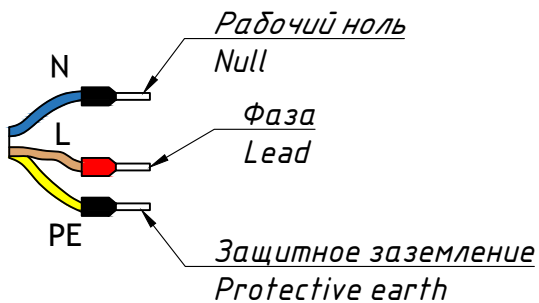

TRIF AVENUE V Specifications of LED luminaire

Power (W)	18 / 25 / 36 W per luminaire
Color temperature (K)	3000K / 4000K / 5000K / R / G / B / RGB
Luminous efficacy (lm/W)	up to 170 lm/W
Luminous flux	up to 3060 / 4080 / 6120 lm
CRI:	>90 Ra
Optics	45°, 60°, 90°, DC LED driver 24V
Power supply	Constant current LED driver (350 mA; 700mA) 2 pcs
Ingress Protection Rating	IP69K
Impact resistance	IK10
Temperature conditions	from -60° to +50°
Installation type	installation on a pole
Luminaire's length	96 mm
Weight (luminaire + embedded item)	~ 150 kg
Material	Luminaire - aluminum AMG 5(6) and plexiglas Pole - Cink steel 3 and RAL coloring
Customization	different sizes and fastenings
Lifetime	up to 100000 hours

AVENUE V

connection of LED luminaire
with constant voltage source

AVENUE V
Общий вид
Common view

TRIF

AVENUE V

Подключение Electrical connection

TRIF

ГЕРМЕТИЧНАЯ КОРОБКА / ГРЩ / ОПОРА СВЕТИЛЬНИКА Sealed box / Electrical shield / Luminaire's pole

ОБОЗНАЧЕНИЯ

AVENUE V Монтажная схема Mounting scheme

AVENUE V

Монтажная схема, общий вид
Mounting scheme, common view

TRIF